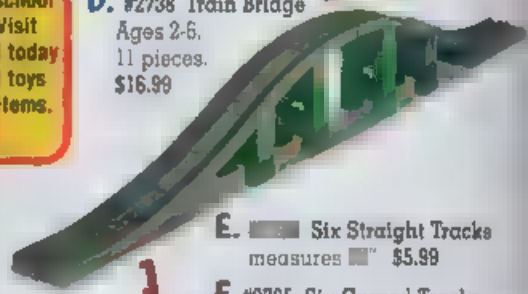

D. #2738 Train Bridge
Ages 2-6.
11 pieces.
\$16.99

ALL DUPLO TRAIN TRACKS
Not available in any store

E. Six Straight Tracks measures 22" \$5.99

F. #2735 Six Curved Tracks build a 22" half circle \$5.99

Drop cargo into the car.